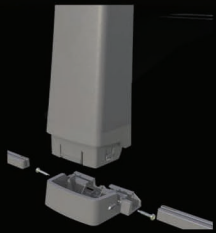

Gold Series

WOODSTOCK

Series Or

Easy Base assembly.
Facilité d'assemblage de la base.