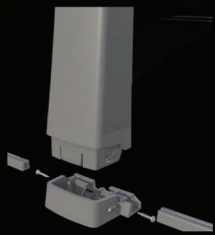

Gold Series

WHITE WOOD

Série Or

Easy Base assembly.
Facilité d'assemblage de la base.